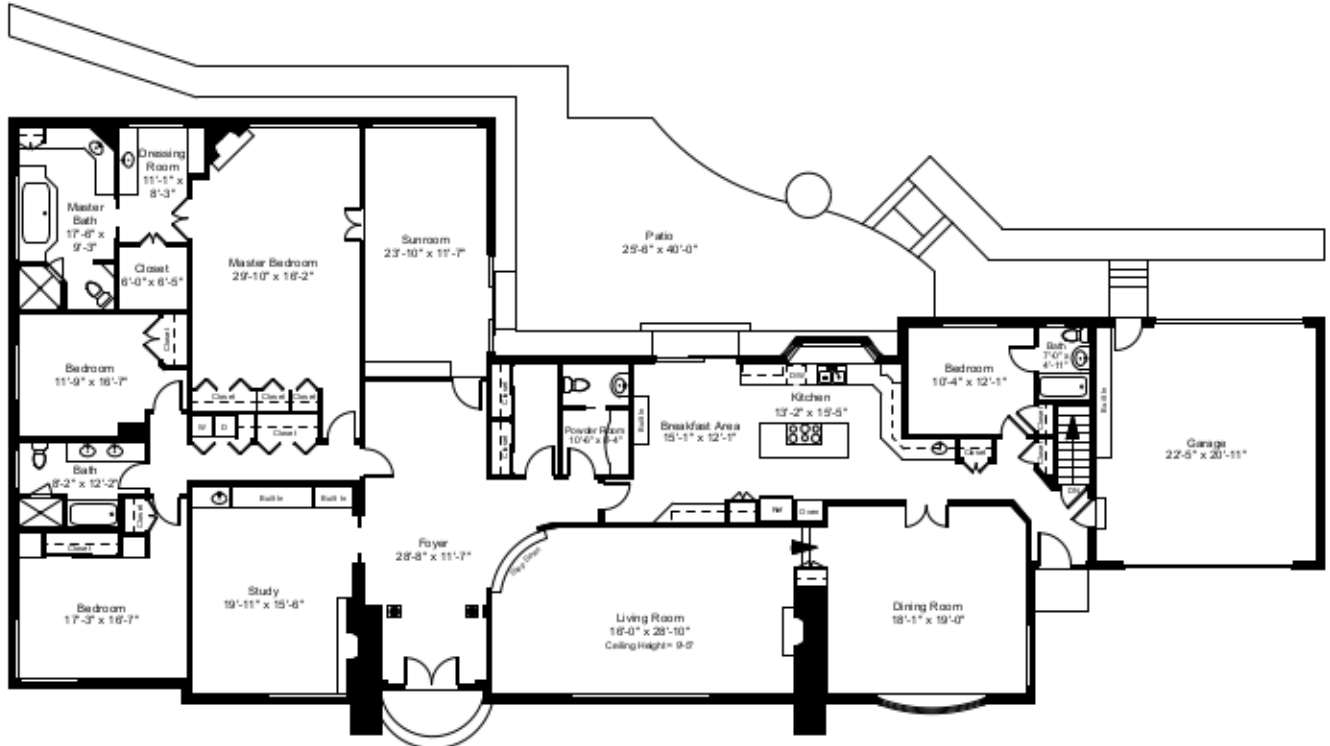

Square Footage Calculations
 First Floor = 4,465 SF
 Lower Level Finished Area = 563 SF
Total Gross Living Area = 5,028 SF

First Floor Plan
 Ceiling Height = 8'-6"

Lower Level Plan
 Ceiling Height = 7'-6"

133 Hartshorn Road
 Providence, RI 02906

1

Completed: October 2018
Note: Dimensions are not guaranteed and are provided for informational purposes only. Individual room dimensions are not used to calculate overall square footage.

NATIONAL
 FLOOR PLANS
 & PHOTOGRAPHY
 (800) 328-0217