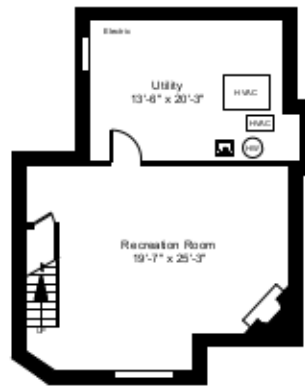

Square Footage Calculations
 First Floor = 4,465 SF
 Lower Level Finished Area = 563 SF
Total Gross Living Area = 5,028 SF

First Floor Plan
 Ceiling Height = 8'-6"

Lower Level Plan
 Ceiling Height = 7'-6"

133 Hartshorn Road
 Providence, RI 02906

1

Completed: October 2018
Note: Dimensions are not guaranteed and are provided for informational purposes only. Individual room dimensions are not used to calculate overall square footage.